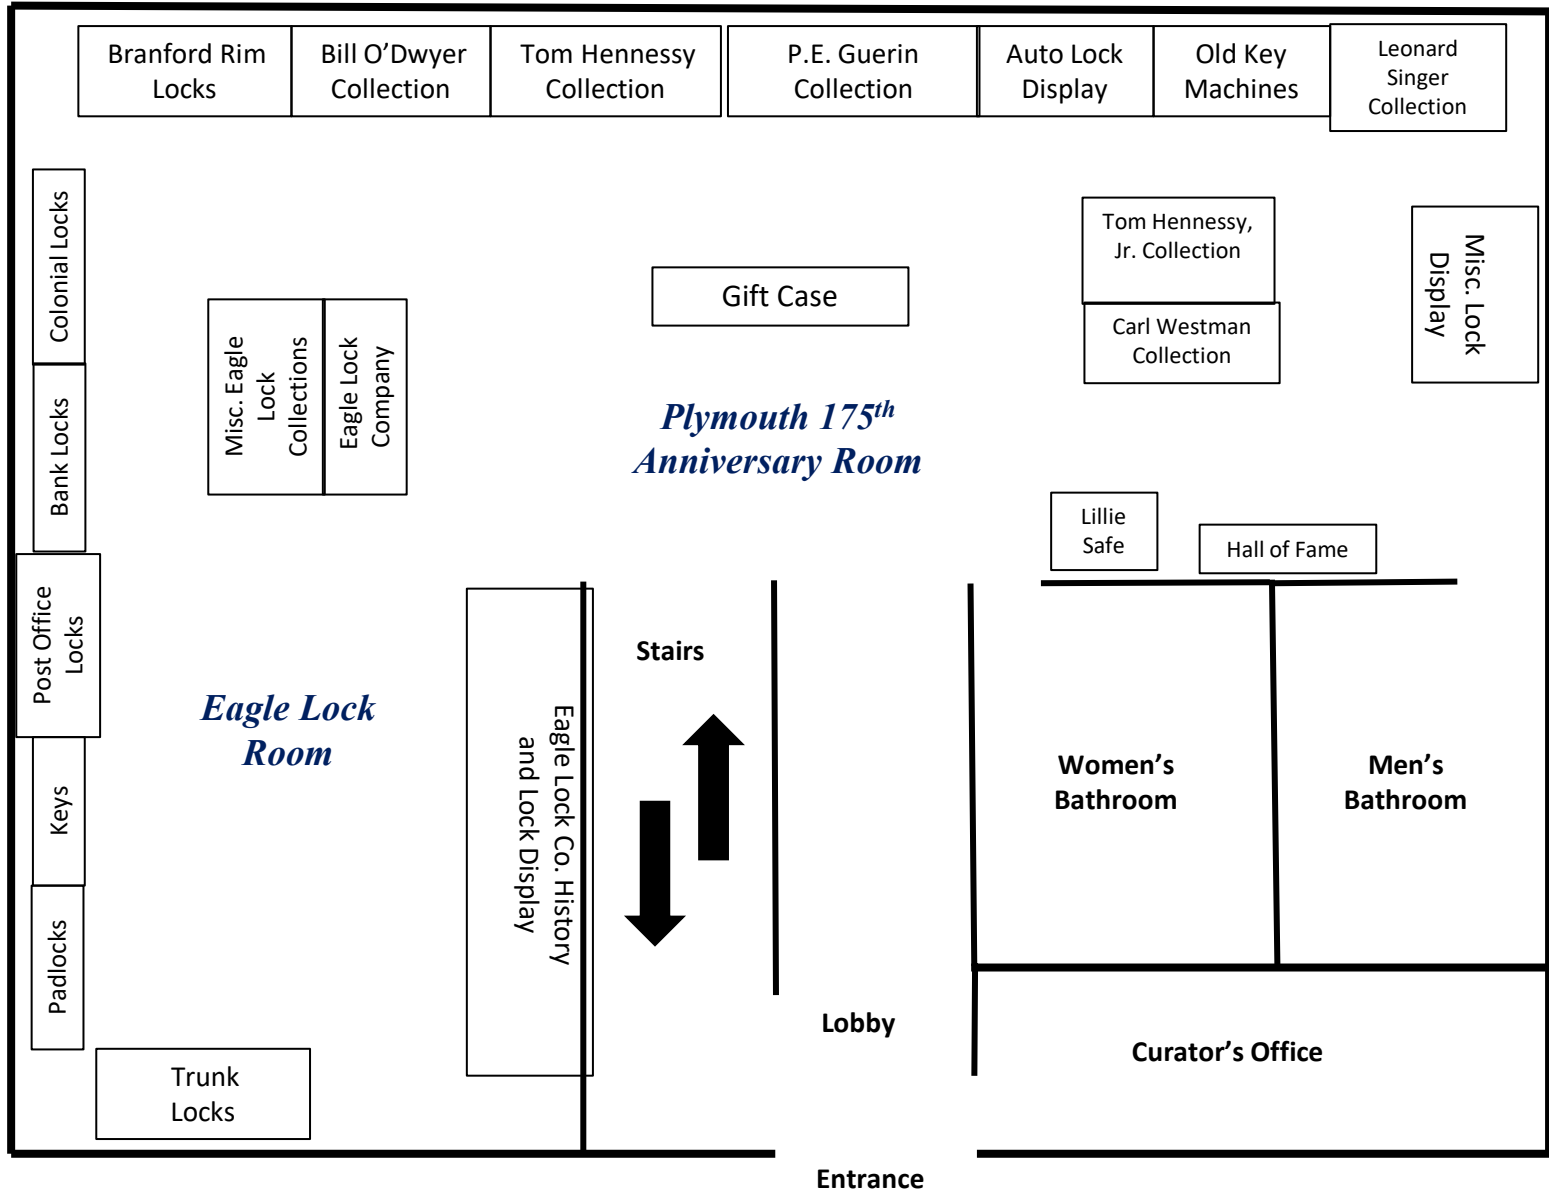

1st Floor

Branford Rim Locks

Bill O'Dwyer Collection

Tom Hennessy Collection

P.E. Guerin Collection

Auto Lock Display

Old Key Machines

Leonard Singer Collection

Colonial Locks

Bank Locks

Post Office Locks

Keys

Padlocks

Trunk Locks

Misc. Eagle Lock Collections
Eagle Lock Company

Gift Case

Plymouth 175th Anniversary Room

Eagle Lock Co. History and Lock Display

Stairs

Tom Hennessy, Jr. Collection

Carl Westman Collection

Misc. Lock Display

Lillie Safe

Hall of Fame

Women's Bathroom

Men's Bathroom

Curator's Office

Lobby

Entrance